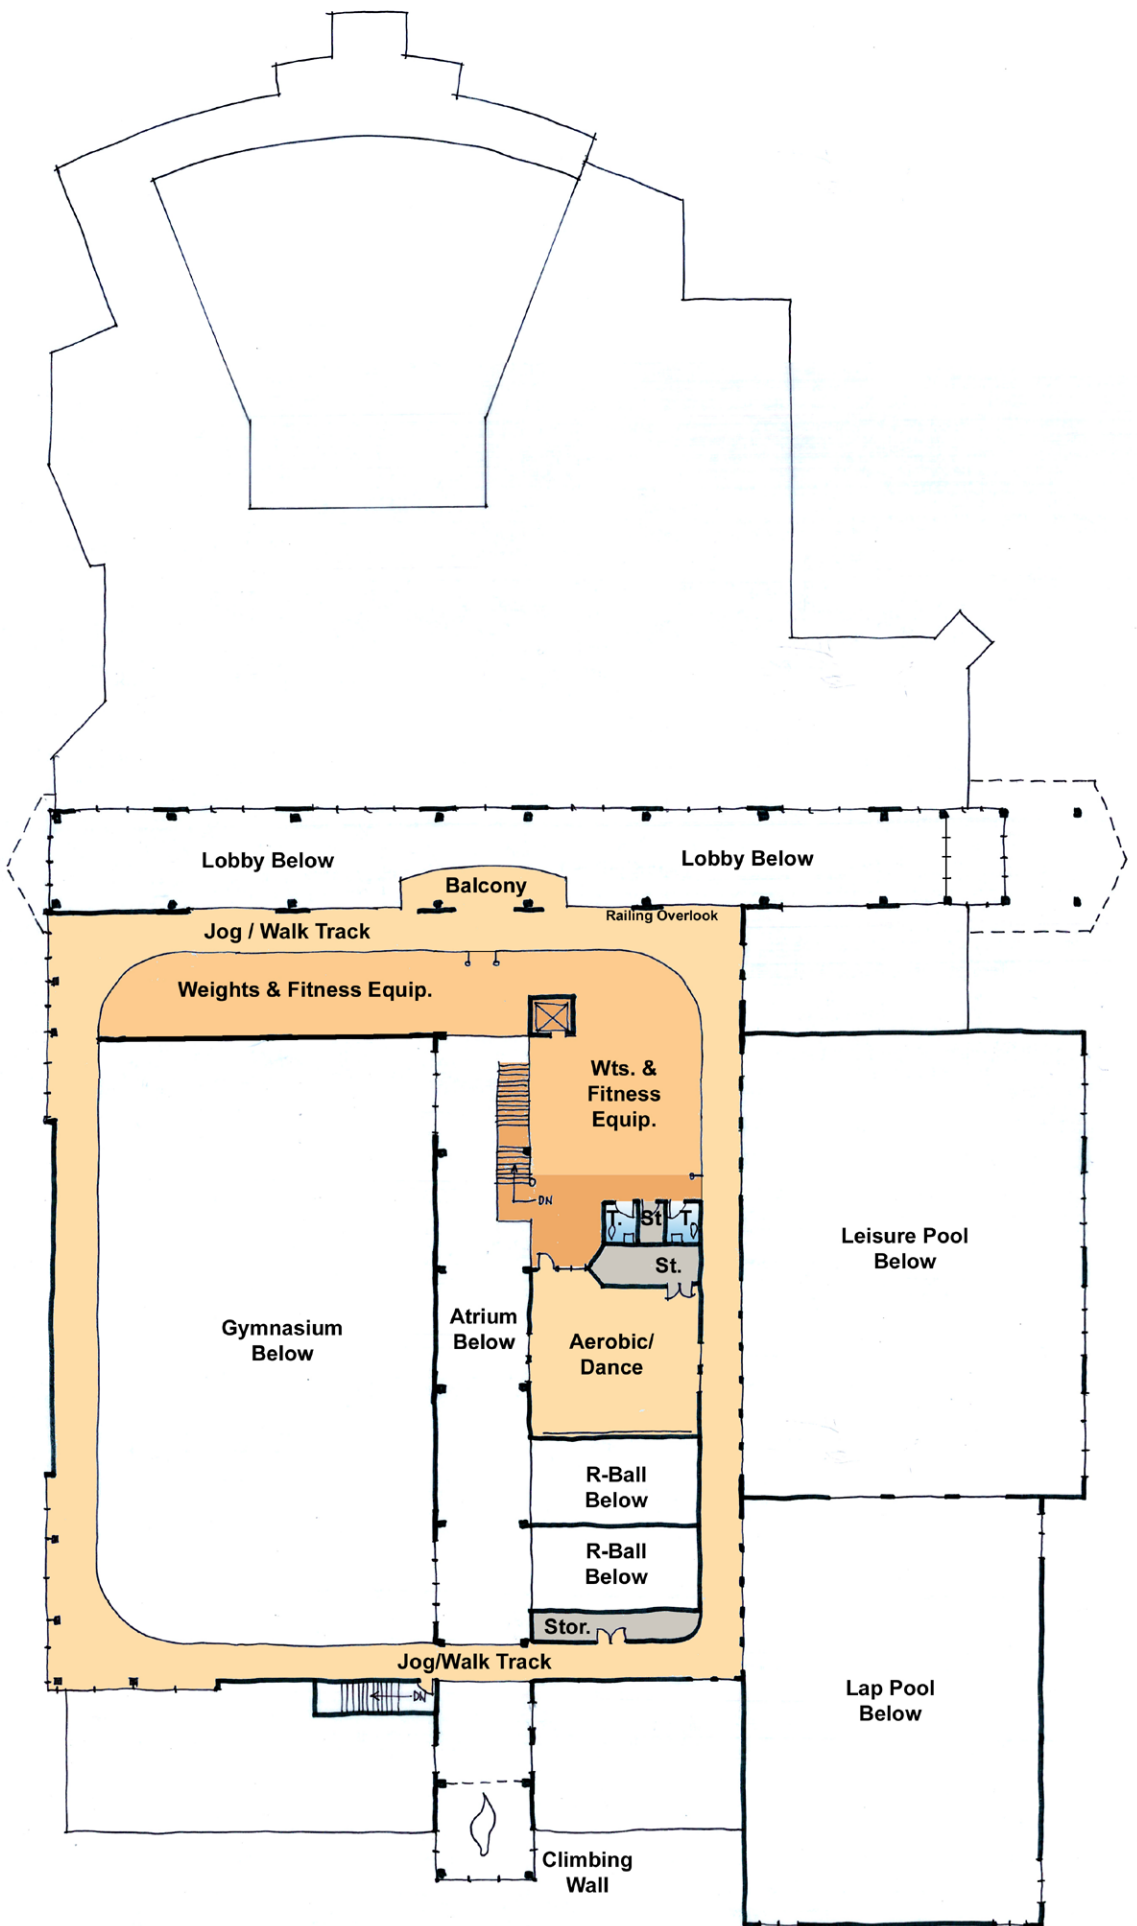

Theatre Entry

Images shown depict conceptual drawings of what the proposed Community Center may look like as a result of the public process approved by Northglenn voters at the November 2006 election and are not intended as final documents.

# LOWER LEVEL PLAN

08-29-07

# UPPER LEVEL PLAN

08-29-07

RECREATION CENTER

SENIOR CENTER

D.L. PARSONS THEATRE

THEATRE