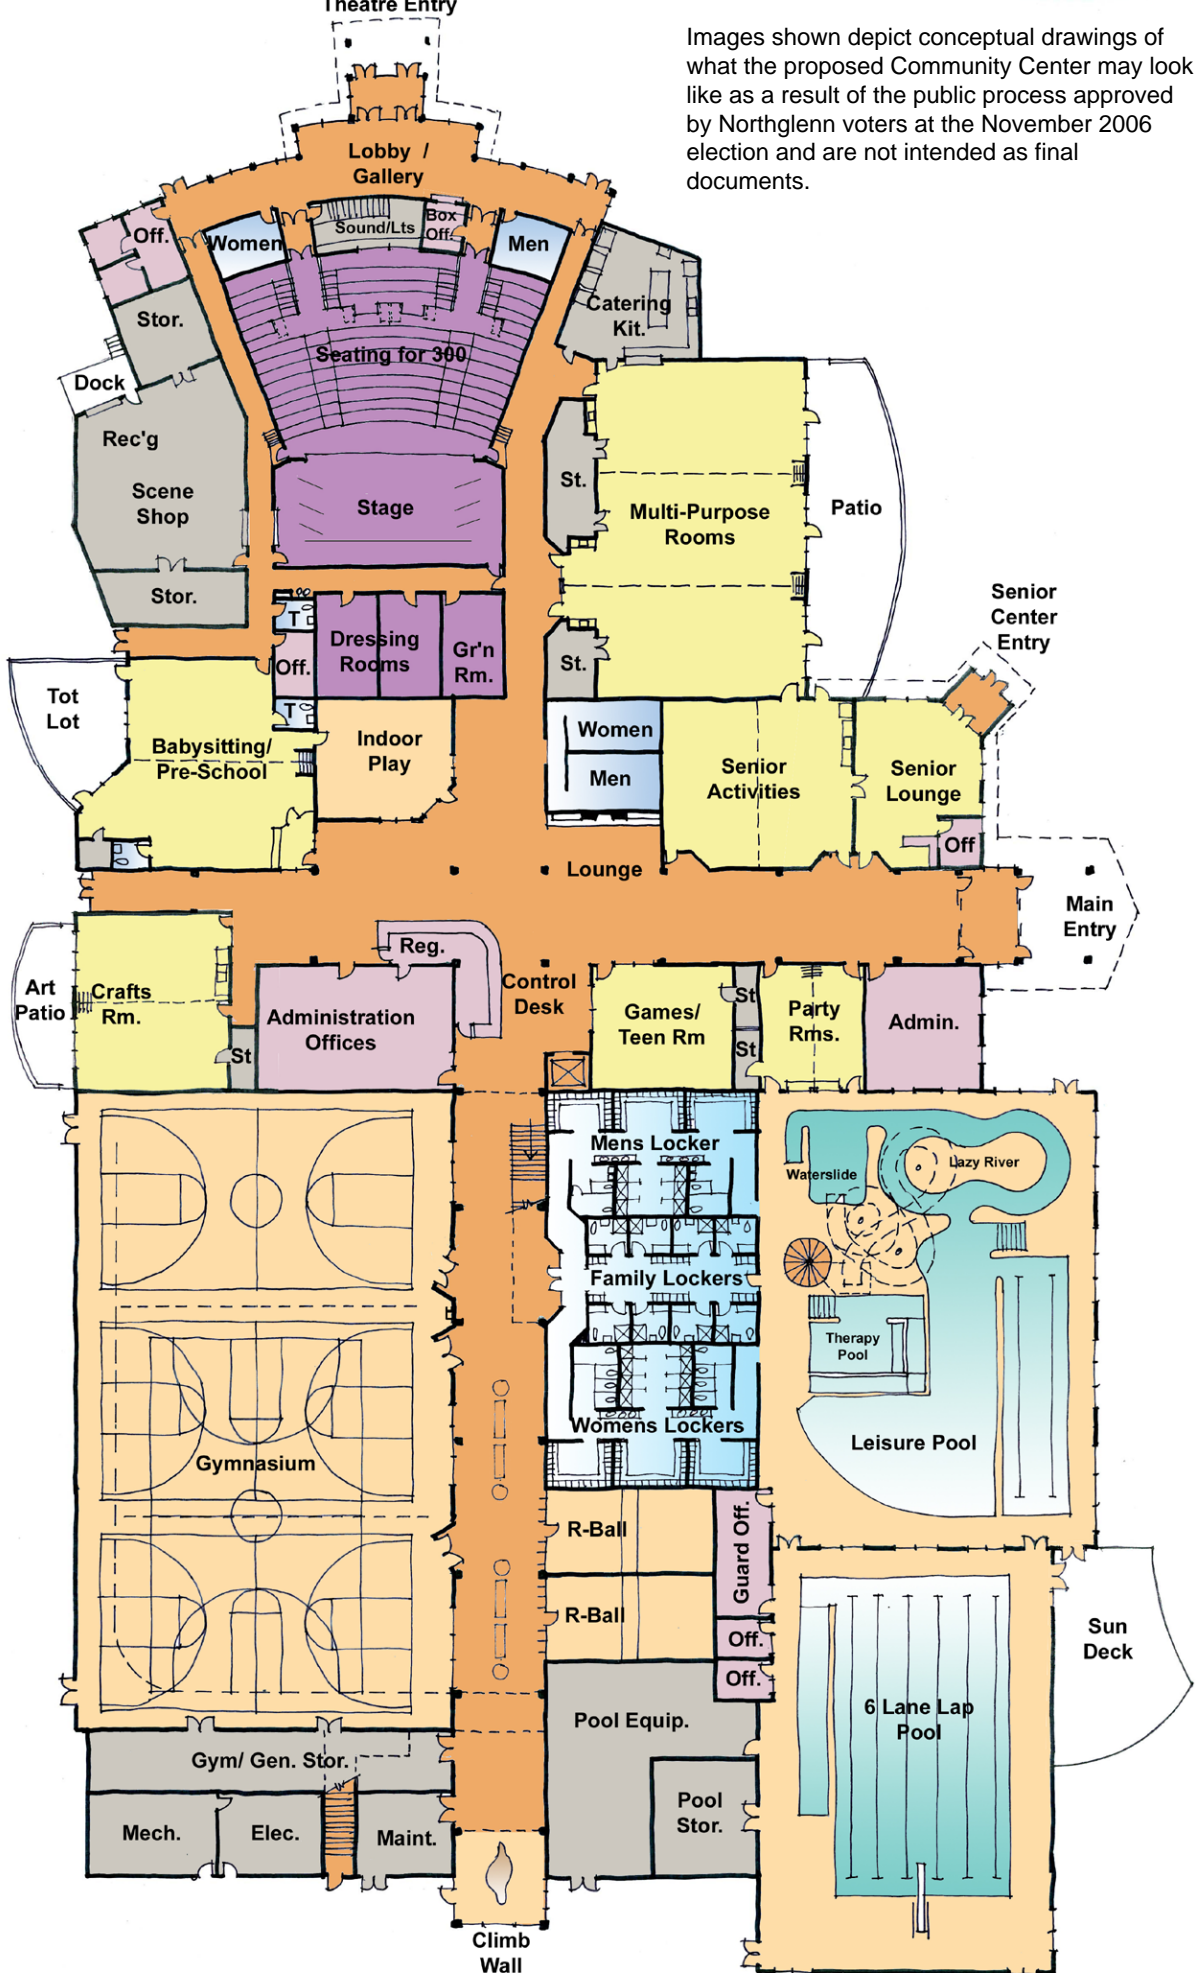

Theatre Entry

Images shown depict conceptual drawings of what the proposed Community Center may look like as a result of the public process approved by Northglenn voters at the November 2006 election and are not intended as final documents.

# LOWER LEVEL PLAN

08-29-07

# UPPER LEVEL PLAN

08-29-07

RECREATION CENTER

SENIOR CENTER

D.L. PARSONS THEATRE

THEATRE